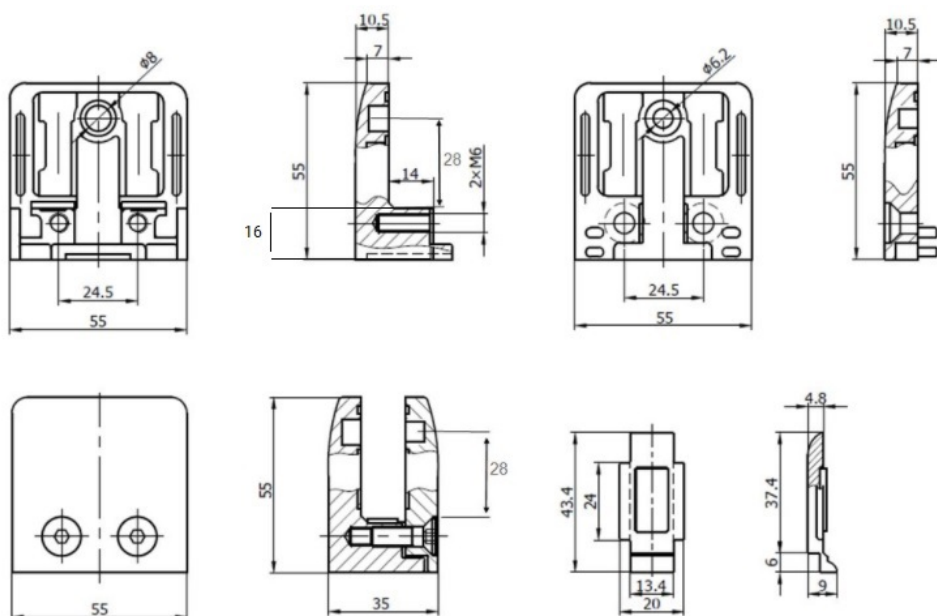

PRODUCT SHEET

Description:

Glass Clamp "Square" 55x55x34mm, SS316-SSS, Flat, W/Bottom Plate, 8-12,76mm Glass Thickness, No Safety Pin & No, Cushions, (Cushion Model I) Max Load Capacity Pr.Pcs: 50Kg, (Safety Pin 22.10.641)

Item number:

22.10.723-0

Units	Box	Carton	HS Code	Barcode
Pcs.	4	24	8302419000	
				5704866507158

SISO A/S

Mileparken 11
DK-2740 Skovlunde
Denmark
VAT: DK 24786013

Phone +45 45 830 900

www.siso.dk
siso@siso.dk